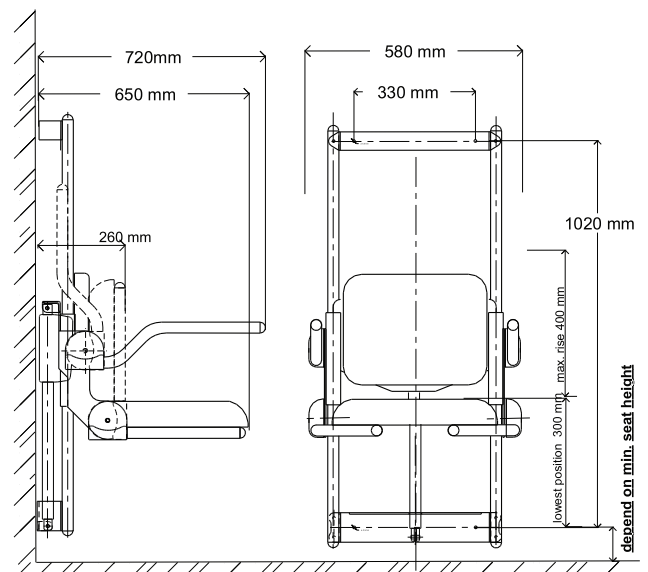

- The ergonomic shower support
- Vertical high/low motion by electrical
- Wall Mounted
- Foldaway Seat & Arm Support